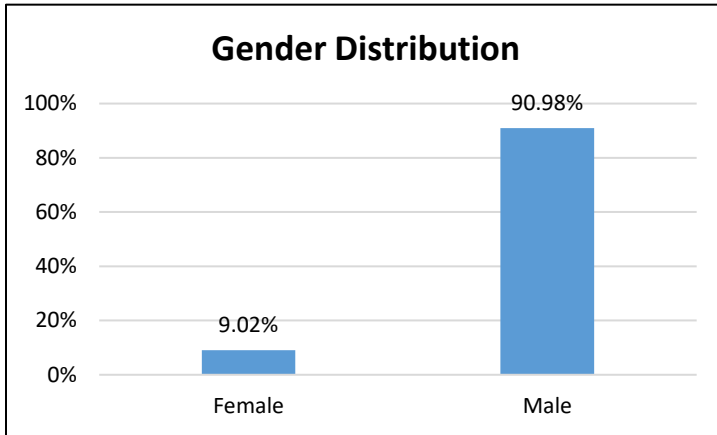

Pretrial Services Weekly Report

Electronic Monitoring Population Demographics 10/21/2022

Radio Frequency Monitoring (RF) population:	898
GPS Monitoring population:	768

Radio Frequency Monitoring